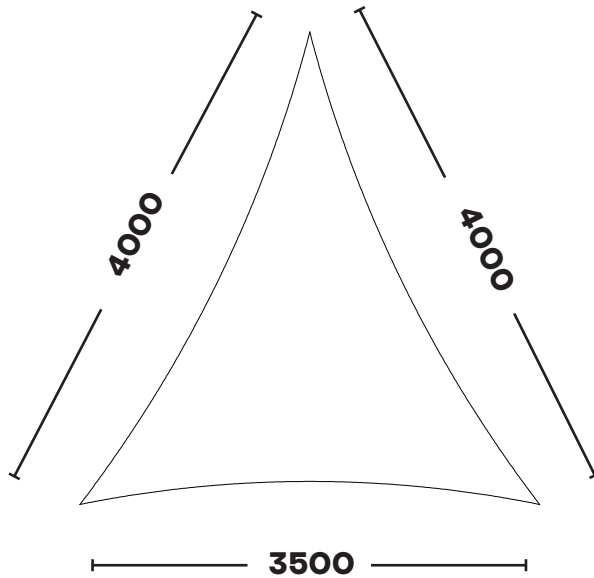

Email: [info@kempsails.com](mailto:info@kempsails.com)  
[www.kempsails.com](http://www.kempsails.com)

**LONG ISOSCELES TRIANGLES**

**KSLT2527**

*2.5m x 3.0m x 3.0m*

**KSLT2827**

*2.8m x 3.0m x 3.0m*

The Sail Loft, Unit 16, Sandford Lane Industrial Estate, Wareham, Dorset BH20 4DY

Phone: +44 (0)1929 554308  
www.shade-solutions.com

Email: info@kempsails.com  
www.kempsails.com

**LONG ISOSCELES TRIANGLES**

**KSLT3137**

*3.1m x 4.0m x 4.0m*

**KSLT3536**

*3.5m x 4.0m x 4.0m*

The Sail Loft, Unit 16, Sandford Lane Industrial Estate, Wareham, Dorset BH20 4DY