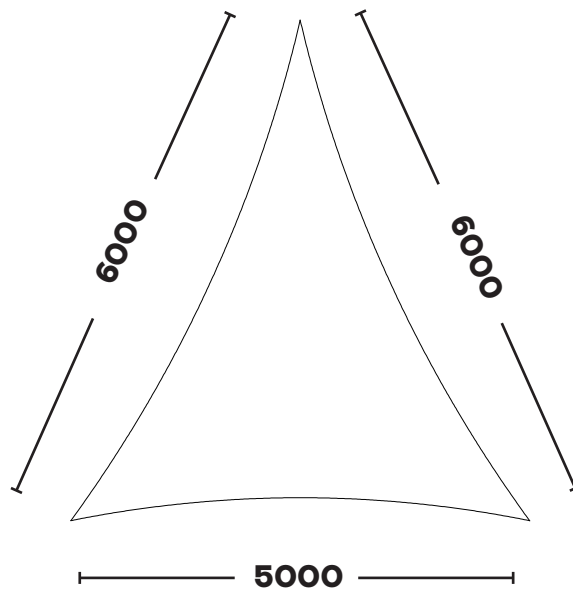

Phone: +44 (0)1929 554308  
www.shade-solutions.com

Email: info@kempsails.com  
www.kempsails.com

**LONG ISOSCELES TRIANGLES**

**KSLT3846**

*3.8m x 5.0m x 5.0m*

**KSLT5054**

*5.m x 6.0m x 6.0m*

The Sail Loft, Unit 16, Sandford Lane Industrial Estate, Wareham, Dorset BH20 4DY