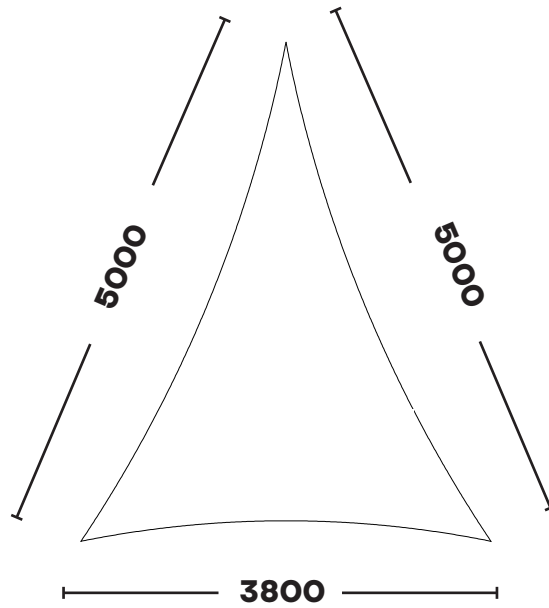

LONG ISOSCELES TRIANGLES

KSLT3846

3.8m x 5.0m x 5.0m