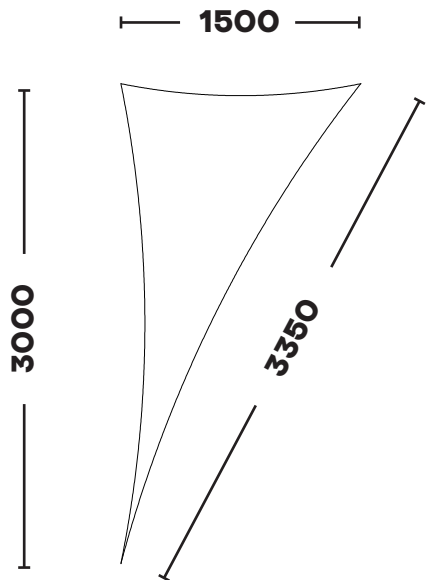

RIGHT ANGLE TRIANGLE

KSSR1525

1.5m x 2.5m x 2.92m

KSRT1530

1.5m x 3.0m x 3.35m

The Sail Loft, Unit 16, Sandford Lane Industrial Estate, Wareham, Dorset BH20 4DY

Phone: +44 (0)1929 554308
www.shade-solutions.com

Email: info@kempsails.com
www.kempsails.com

RIGHT ANGLE TRIANGLE

KSSR2020

2.0m x 2.0m x 2.83m

KSRT2025

2.0m x 2.5m x 3.2m

The Sail Loft, Unit 16, Sandford Lane Industrial Estate, Wareham, Dorset BH20 4DY

Phone: +44 (0)1929 554308
www.shade-solutions.com

Email: info@kempsails.com
www.kempsails.com

RIGHT ANGLE TRIANGLE

KSRT2030
2.0m x 3.0m x 3.61m

KSRT2040
2.0m x 4.0m x 4.48m

The Sail Loft, Unit 16, Sandford Lane Industrial Estate, Wareham, Dorset BH20 4DY