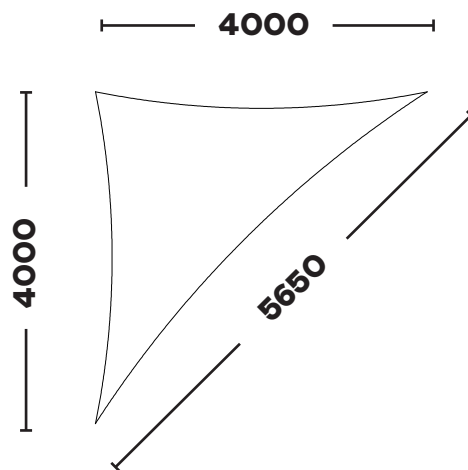

Phone: +44 (0)1929 554308
www.shade-solutions.com

Email: info@kempsails.com
www.kempsails.com

RIGHT ANGLE TRIANGLE

KSRT3060
3.0m x 6.0m x 6.71m

KSRT4040
4.0m x 4.0m x 5.65m

The Sail Loft, Unit 16, Sandford Lane Industrial Estate, Wareham, Dorset BH20 4DY