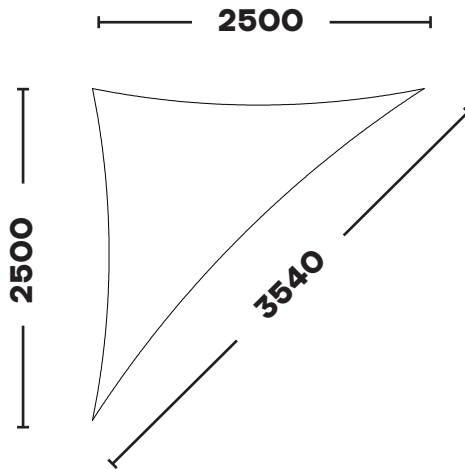

RIGHT ANGLE TRIANGLE

KSRT2525

2.5m x 2.6m x 3.54m