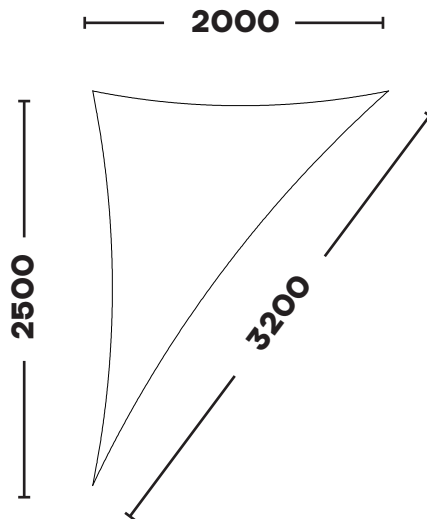

Email: info@kempsails.com
www.kempsails.com

RIGHT ANGLE TRIANGLE

KSSR2020

2.0m x 2.0m x 2.83m

KSRT2025

2.0m x 2.5m x 3.2m

The Sail Loft, Unit 16, Sandford Lane Industrial Estate, Wareham, Dorset BH20 4DY

Phone: +44 (0)1929 554308
www.shade-solutions.com