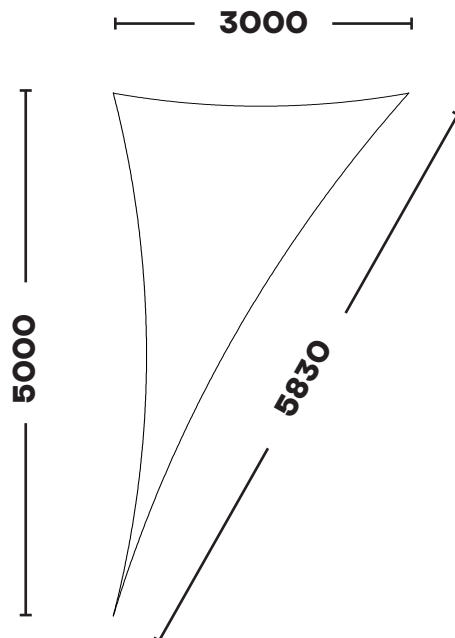

Phone: +44 (0)1929 554308
www.shade-solutions.com

Email: info@kempsails.com
www.kempsails.com

RIGHT ANGLE TRIANGLE

KSRT3040

3.0m x 4.0m x 5.0m

KSRT3050

3.0m x 5.0m x 5.83m

The Sail Loft, Unit 16, Sandford Lane Industrial Estate, Wareham, Dorset BH20 4DY