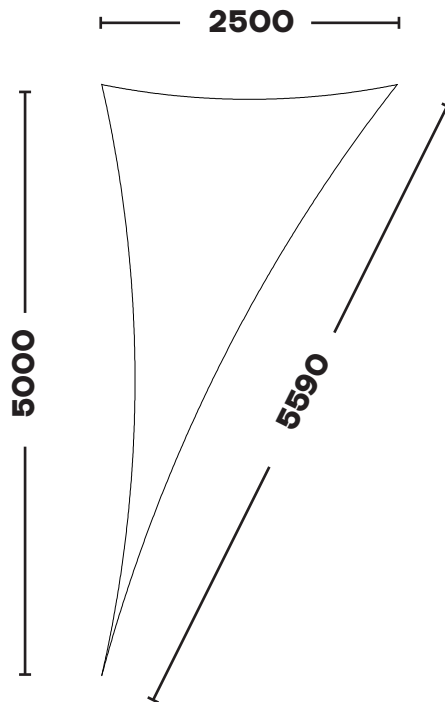

Phone: +44 (0)1929 554308
www.shade-solutions.com

Email: info@kempsails.com
www.kempsails.com

RIGHT ANGLE TRIANGLE

KSRT2540
2.5m x 4.0m x 4.72m

KSRT2550
2.0m x 5.0m x 5.59m

The Sail Loft, Unit 16, Sandford Lane Industrial Estate, Wareham, Dorset BH20 4DY