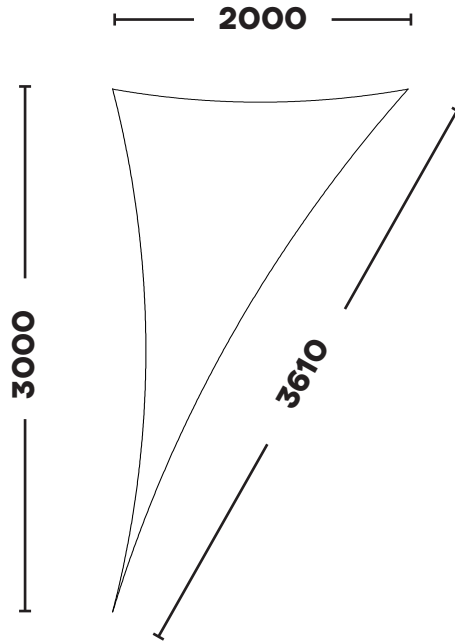

RIGHT ANGLE TRIANGLE

KSSR1525

1.5m x 2.5m x 2.92m

KSRT1530

1.5m x 3.0m x 3.35m

The Sail Loft, Unit 16, Sandford Lane Industrial Estate, Wareham, Dorset BH20 4DY

Phone: +44 (0)1929 554308
www.shade-solutions.com

Email: info@kempsails.com
www.kempsails.com

RIGHT ANGLE TRIANGLE

KSSR2020

2.0m x 2.0m x 2.83m

KSRT2025

2.0m x 2.5m x 3.2m

The Sail Loft, Unit 16, Sandford Lane Industrial Estate, Wareham, Dorset BH20 4DY

Phone: +44 (0)1929 554308
www.shade-solutions.com

Email: info@kempsails.com
www.kempsails.com

RIGHT ANGLE TRIANGLE

KSRT2030
2.0m x 3.0m x 3.61m

KSRT2040
2.0m x 4.0m x 4.48m

The Sail Loft, Unit 16, Sandford Lane Industrial Estate, Wareham, Dorset BH20 4DY