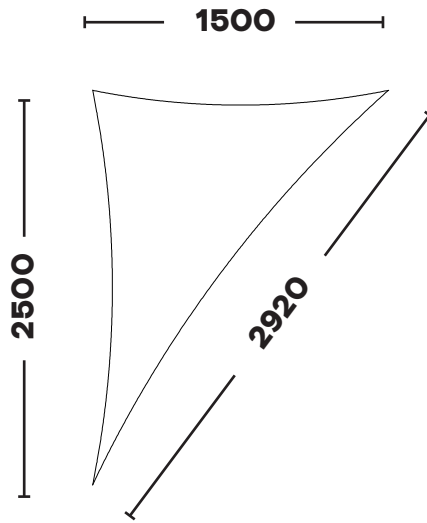

STANDARD SHADE SAILS
RIGHT ANGLE TRIANGLE

The Sail Loft, Unit 16, Sandford Lane Industrial Estate, Wareham, Dorset BH20 4DY

Phone: +44 (0)1929 554308
www.shade-solutions.com

Email: info@kempsails.com
www.kempsails.com

RIGHT ANGLE TRIANGLE

KSSR1525

1.5m x 2.5m x 2.92m

KSRT1530

1.5m x 3.0m x 3.35m

The Sail Loft, Unit 16, Sandford Lane Industrial Estate, Wareham, Dorset BH20 4DY

Phone: +44 (0)1929 554308
www.shade-solutions.com