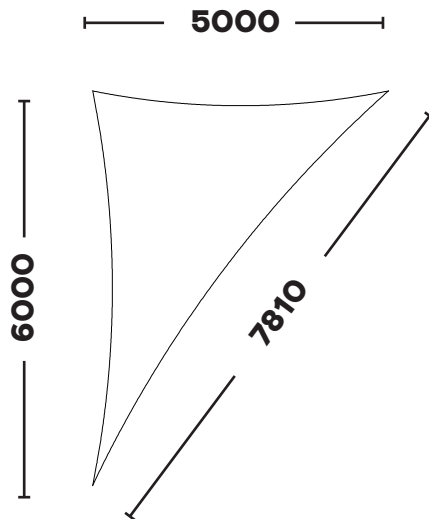

Phone: +44 (0)1929 554308
www.shade-solutions.com

Email: info@kempsails.com
www.kempsails.com

RIGHT ANGLE TRIANGLE

KSRT5050

5.0m x 5.0m x 7.07m

KSRT5060

5.0m x 6.0m x 7.81m

The Sail Loft, Unit 16, Sandford Lane Industrial Estate, Wareham, Dorset BH20 4DY