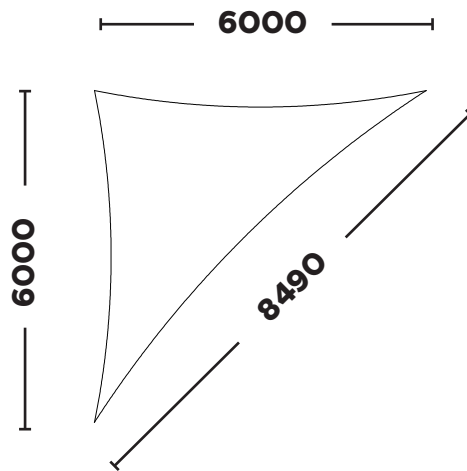

RIGHT ANGLE TRIANGLE

KSRT6060

6.0m x 6.0m x 8.49m

The Sail Loft, Unit 16, Sandford Lane Industrial Estate, Wareham, Dorset BH20 4DY

Phone: +44 (0)1929 554308
www.shade-solutions.com

Email: info@kempsails.com
www.kempsails.com