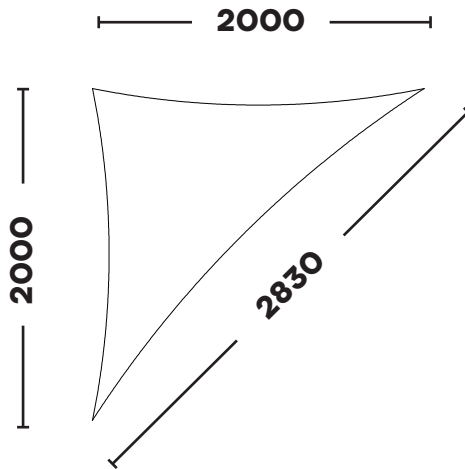

RIGHT ANGLE TRIANGLE