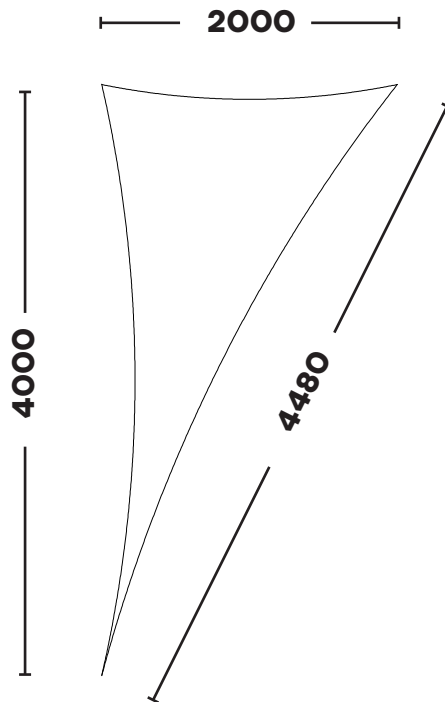

RIGHT ANGLE TRIANGLE

KSSR1525

1.5m x 2.5m x 2.92m

KSRT1530

1.5m x 3.0m x 3.35m

The Sail Loft, Unit 16, Sandford Lane Industrial Estate, Wareham, Dorset BH20 4DY

Phone: +44 (0)1929 554308
www.shade-solutions.com

Email: info@kempsails.com
www.kempsails.com

RIGHT ANGLE TRIANGLE

KSSR2020

2.0m x 2.0m x 2.83m

KSRT2025

2.0m x 2.5m x 3.2m

The Sail Loft, Unit 16, Sandford Lane Industrial Estate, Wareham, Dorset BH20 4DY

Phone: +44 (0)1929 554308
www.shade-solutions.com

Email: info@kempsails.com
www.kempsails.com

RIGHT ANGLE TRIANGLE

KSRT2030
2.0m x 3.0m x 3.61m

KSRT2040
2.0m x 4.0m x 4.48m

The Sail Loft, Unit 16, Sandford Lane Industrial Estate, Wareham, Dorset BH20 4DY