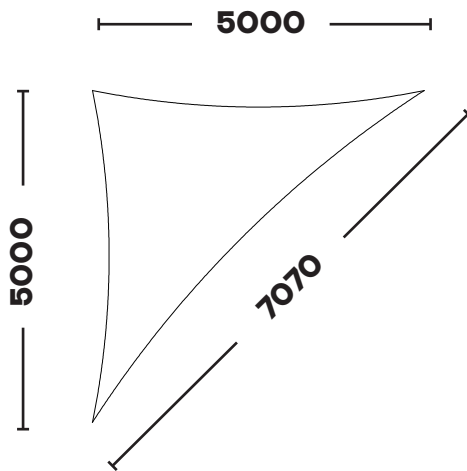

RIGHT ANGLE TRIANGLE

KSRT5050

5.0m x 5.0m x 7.07m