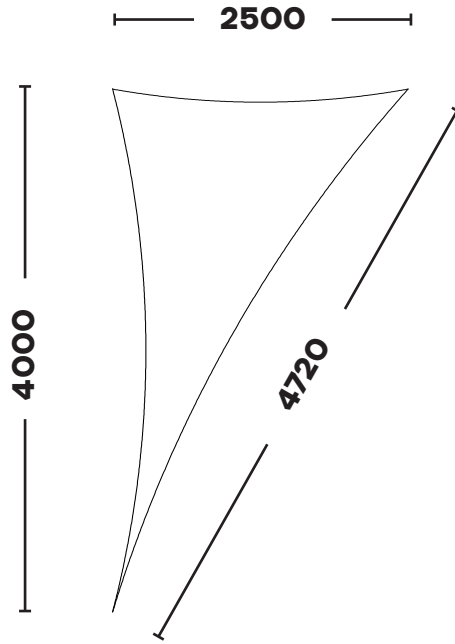

RIGHT ANGLE TRIANGLE

KSRT2540
2.5m x 4.0m x 4.72m