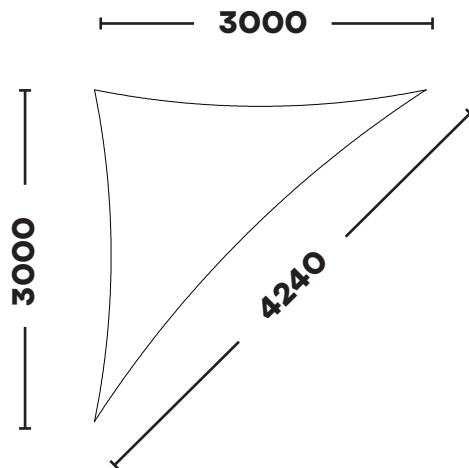

Phone: +44 (0)1929 554308
www.shade-solutions.com

Email: info@kempsails.com
www.kempsails.com

RIGHT ANGLE TRIANGLE

KSRT2560
2.5m x 6.0m x 6.5m

KSRT3030
3.0m x 3.0m x 4.24m

The Sail Loft, Unit 16, Sandford Lane Industrial Estate, Wareham, Dorset BH20 4DY