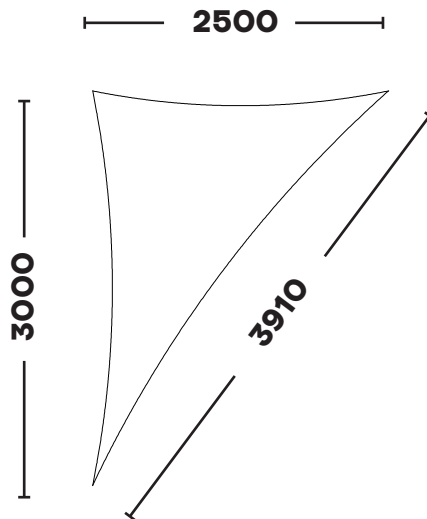

Phone: +44 (0)1929 554308
www.shade-solutions.com

Email: info@kempsails.com
www.kempsails.com

RIGHT ANGLE TRIANGLE

KSRT2525

2.5m x 2.6m x 3.54m

KSRT2530

2.5m x 3.0m x 3.91m

The Sail Loft, Unit 16, Sandford Lane Industrial Estate, Wareham, Dorset BH20 4DY