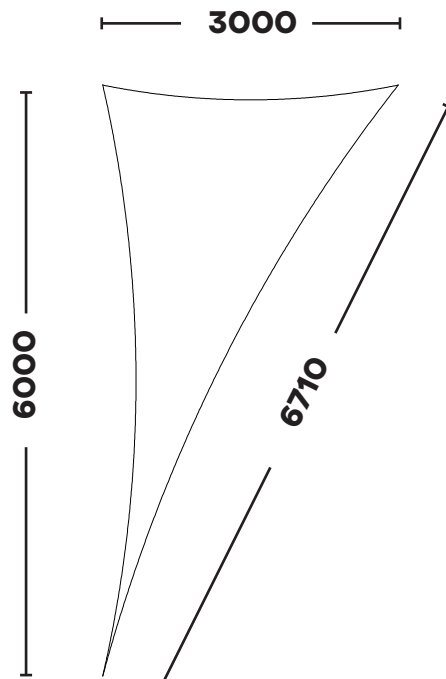

RIGHT ANGLE TRIANGLE

KSRT3060
3.0m x 6.0m x 6.71m