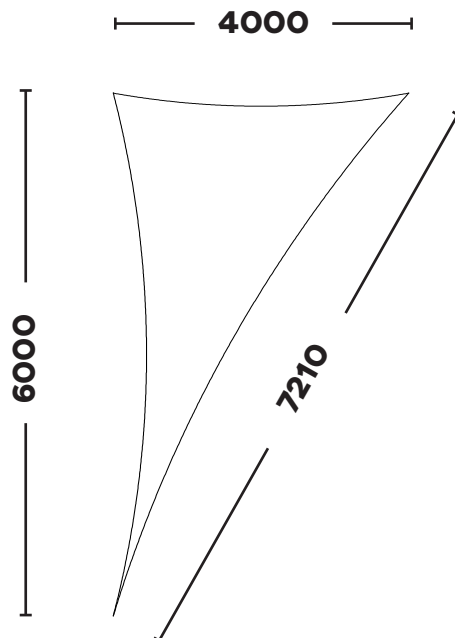

Phone: +44 (0)1929 554308
www.shade-solutions.com

Email: info@kempsails.com
www.kempsails.com

RIGHT ANGLE TRIANGLE

KSRT4050

4.0m x 5.0m x 6.4m

KSRT4060

4.0m x 6.0m x 7.21m

The Sail Loft, Unit 16, Sandford Lane Industrial Estate, Wareham, Dorset BH20 4DY