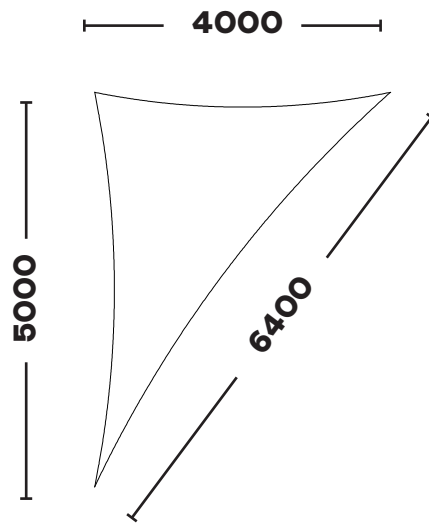

RIGHT ANGLE TRIANGLE

KSRT4050

4.0m x 5.0m x 6.4m