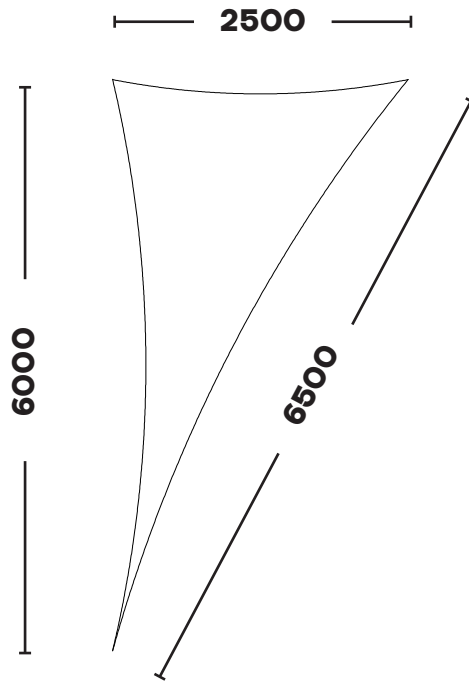

RIGHT ANGLE TRIANGLE

KSRT2560
2.5m x 6.0m x 6.5m