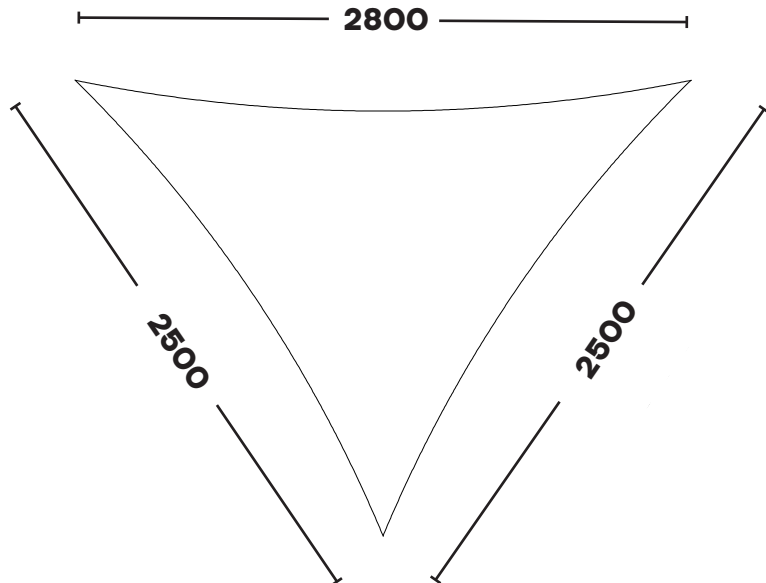

FLAT ISOSCELES TRIANGLES

KSFT2516

2.5m x 2.0m x 2.0m

KSFT2821

2.8m x 2.5m x 2.5m

The Sail Loft, Unit 16, Sandford Lane Industrial Estate, Wareham, Dorset BH20 4DY

Phone: +44 (0)1929 554308
www.shade-solutions.com