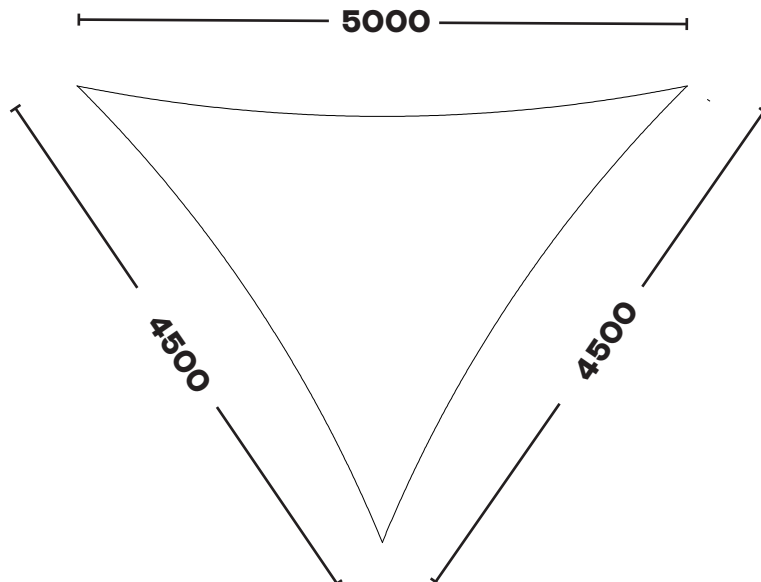

Phone: +44 (0)1929 554308
www.shade-solutions.com

Email: info@kempsails.com
www.kempsails.com

FLAT ISOSCELES TRIANGLES

KSFT4527

4.5m x 3.5m x 3.5m

KSFT5037

5.0m x 4.5m x 4.5m

The Sail Loft, Unit 16, Sandford Lane Industrial Estate, Wareham, Dorset BH20 4DY