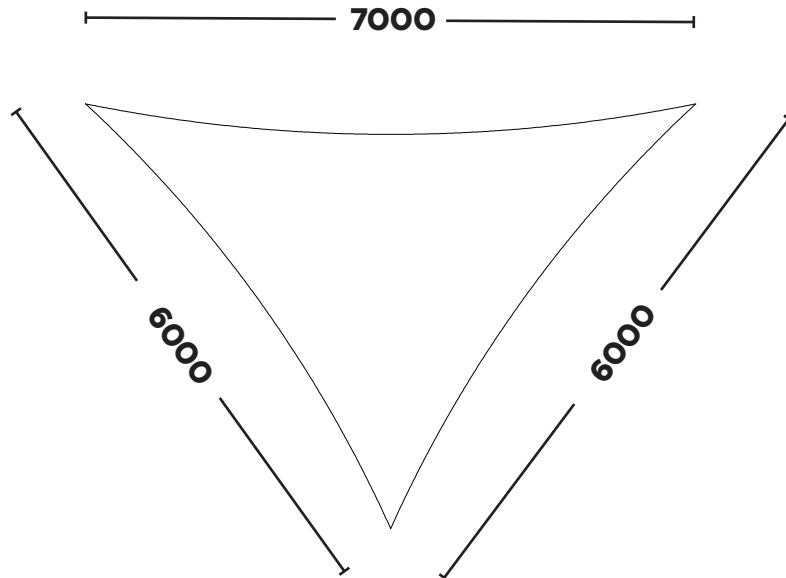

Phone: +44 (0)1929 554308
www.shade-solutions.com

Email: info@kempsails.com
www.kempsails.com

FLAT ISOSCELES TRIANGLES

KSFT6040

6.0m x 5.0m x 5.0m

KSFT7049

7.0m x 6.0m x 6.0m

The Sail Loft, Unit 16, Sandford Lane Industrial Estate, Wareham, Dorset BH20 4DY