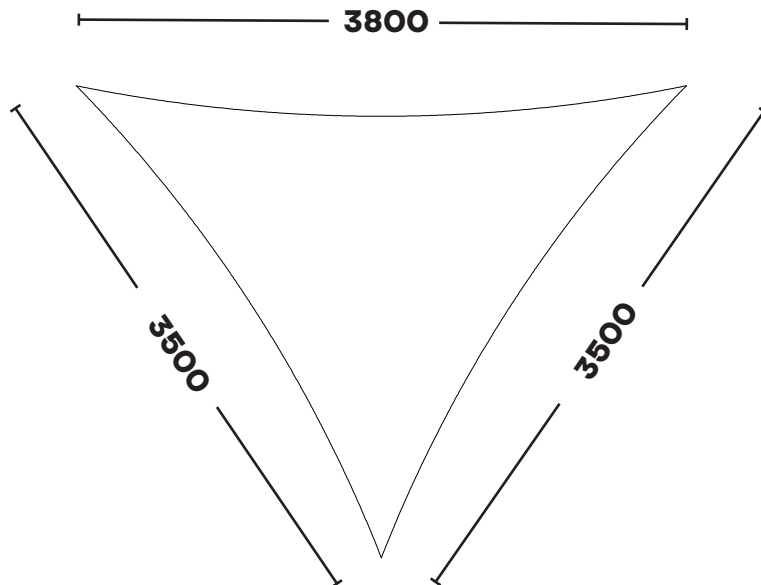

FLAT ISOSCELES TRIANGLES

KSFT2516

2.5m x 2.0m x 2.0m

KSFT2821

2.8m x 2.5m x 2.5m

The Sail Loft, Unit 16, Sandford Lane Industrial Estate, Wareham, Dorset BH20 4DY

Phone: +44 (0)1929 554308
www.shade-solutions.com

Email: info@kempsails.com
www.kempsails.com

FLAT ISOSCELES TRIANGLES

KSFT3526

3.5m x 3.1m x 3.1m

KSFT3829

3.8m x 3.5m x 3.5m

The Sail Loft, Unit 16, Sandford Lane Industrial Estate, Wareham, Dorset BH20 4DY