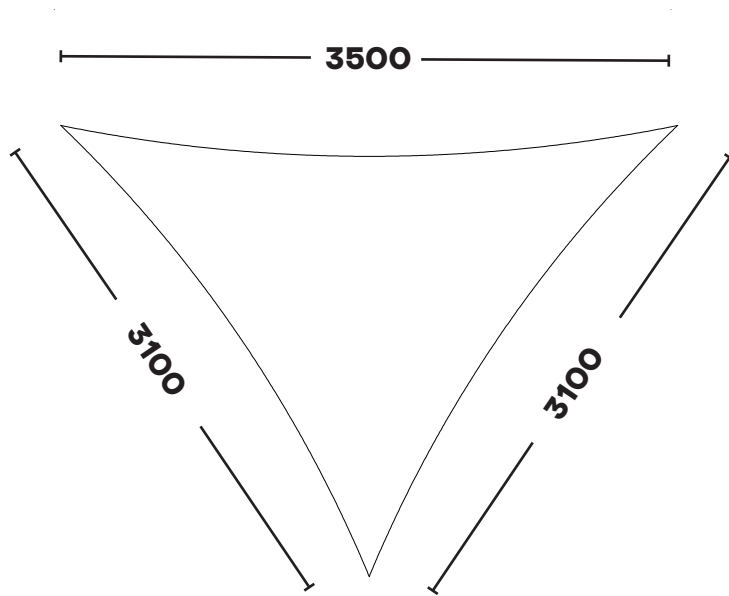

FLAT ISOSCELES TRIANGLES

KSFT2516

2.5m x 2.0m x 2.0m

KSFT2821

2.8m x 2.5m x 2.5m

The Sail Loft, Unit 16, Sandford Lane Industrial Estate, Wareham, Dorset BH20 4DY

Phone: +44 (0)1929 554308
www.shade-solutions.com

Email: info@kempsails.com
www.kempsails.com

FLAT ISOSCELES TRIANGLES

KSFT3526

3.5m x 3.1m x 3.1m

KSFT3829

3.8m x 3.5m x 3.5m

The Sail Loft, Unit 16, Sandford Lane Industrial Estate, Wareham, Dorset BH20 4DY