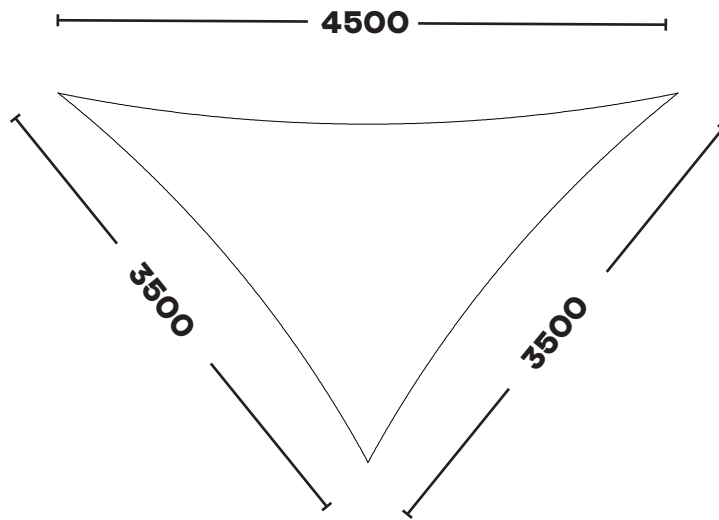

FLAT ISOSCELES TRIANGLES

KSFT4527

4.5m x 3.5m x 3.5m