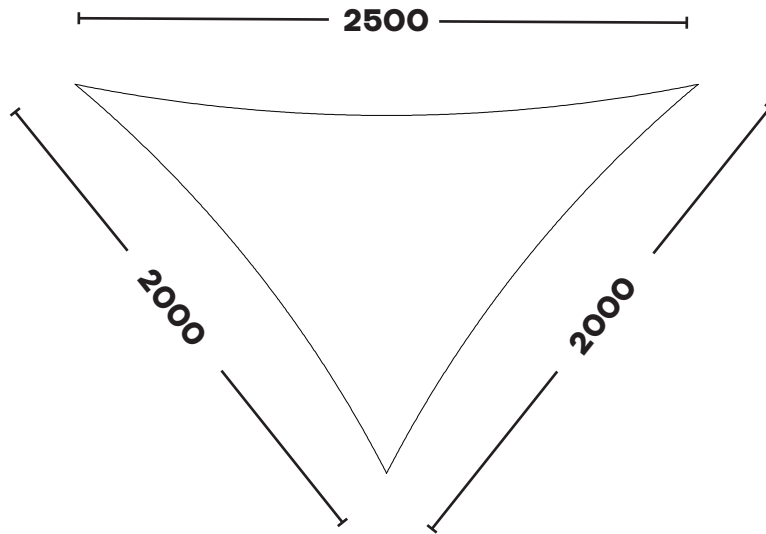

FLAT ISOSCELES TRIANGLES

KSFT2516

2.5m x 2.0m x 2.0m

KSFT2821

2.8m x 2.5m x 2.5m

The Sail Loft, Unit 16, Sandford Lane Industrial Estate, Wareham, Dorset BH20 4DY

Phone: +44 (0)1929 554308
www.shade-solutions.com

Email: info@kempsails.com
www.kempsails.com

FLAT ISOSCELES TRIANGLES

KSFT3526

3.5m x 3.1m x 3.1m

KSFT3829

3.8m x 3.5m x 3.5m

The Sail Loft, Unit 16, Sandford Lane Industrial Estate, Wareham, Dorset BH20 4DY