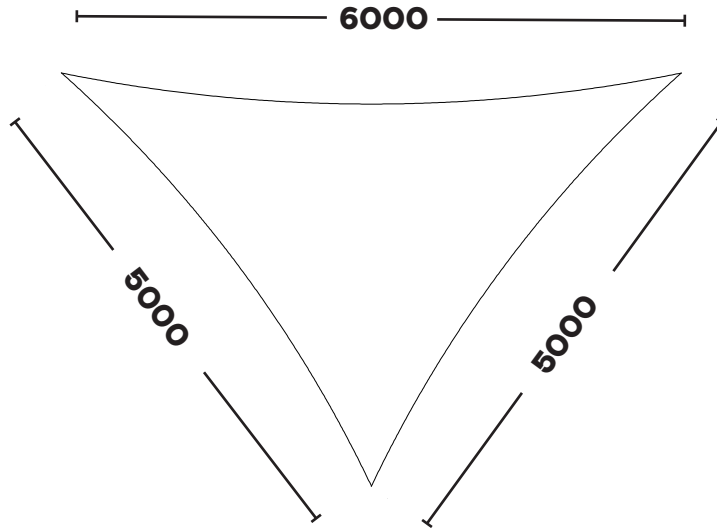

FLAT ISOSCELES TRIANGLES

KSFT6040

6.0m x 5.0m x 5.0m